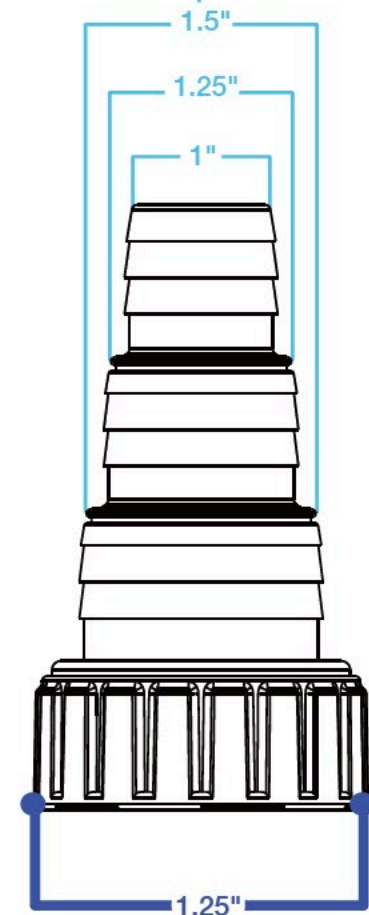

Fitting Sizes for Active Aqua Utility Sump Pumps AAPC1020 and AAPC1010

Fitting Sizes

Thread Size